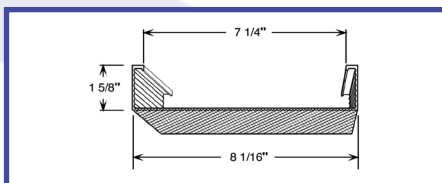

DS550-2

8-1/16 X 1-5/8 X 47-13/16
7-1/4 I.H.
J HOOK
24/200/CASE