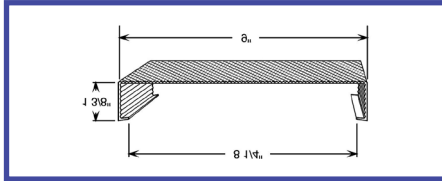

Diffuser Specialist

Wrap-A-Round Diffusers/Ready-To-Go

DS600-2
9 X 1-3/8 X 47-3/4
8-1/4 I.H.
L HOOK
24/200/CASE