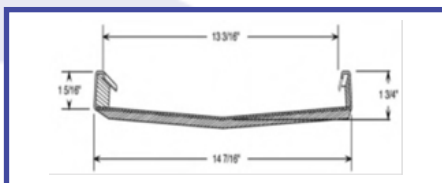

**DS700-2**  
8-1/2 X 2 X 47-15/16  
8" I.H.  
J HOOK  
24/200/CASE

**DS700-4**  
14 X 2 X 47-15/16  
13-1/2" I.H.  
J HOOK  
24/200/CASE

**DS900-2**  
9" X 1-9/16" X 47-15/16"  
7-13/16" I.H.  
J HOOK  
VALLEY PITCH  
68/BULK