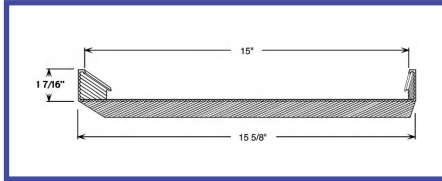

Diffuser Specialist

Wrap-A-Round Diffusers/Ready-To-Go

DS200-4

15-5/8 X 1-7/16 X 47-15/16
15 I.H.
J HOOK
12/92/CASE